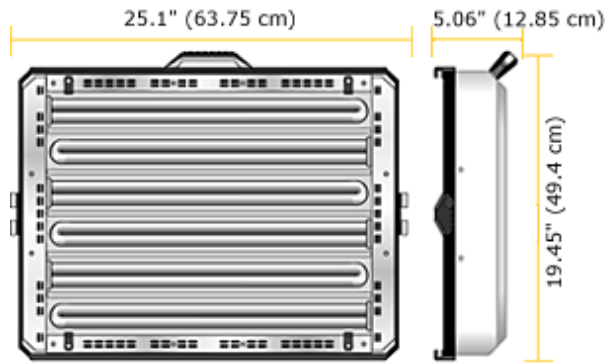

e-studio6 Specs & Tech. Data

Code: FLE-600SF Stand Mount model w/switched T1-80 AC Cable

Code: FLE-600CM Overhead Mount model w/unswitched T1-801 AC Cable

Size: 25 x 19.5 x 5" (64 x 49 x 13 cm)

Weight: 14 lbs (6.4 kg) without mount or accessories