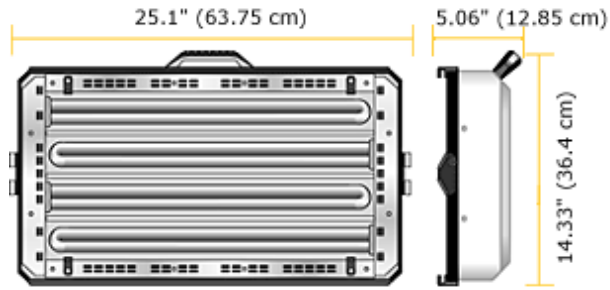

## e-studio4 Specs & Tech. Data

**Code:** FLE-400SF Stand Mount model w/switched T1-80 AC Cable

**Code:** FLE-400CM Overhead Mount model w/unswitched T1-801 AC Cable

**Size:** 25 x 14.3 x 5" (64 x 36 x 13 cm)

**Weight:** 10.4 lbs (4.7 kg) without mount or accessories

Uses 4 compact 55w lamps (not included). Includes: chosen mounting system & AC Cable, plus Safety Cables (3).