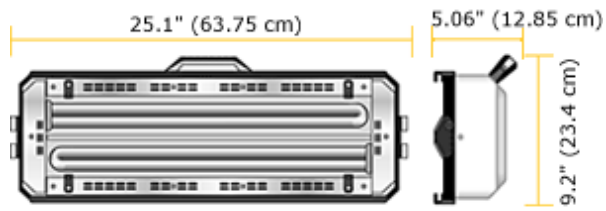

e-studio2 Specs & Tech. Data

Code: FLE-200SF Stand Mount model w/switched T1-80 AC Cable

Code: FLE-200CM Overhead Mount model w/unswitched T1-801 AC Cable

Size: 25 x 9.2 x 5 " (64 x 23 x 13 cm)

Weight: 7.9 lbs (3.6 kg) without mount or accessories