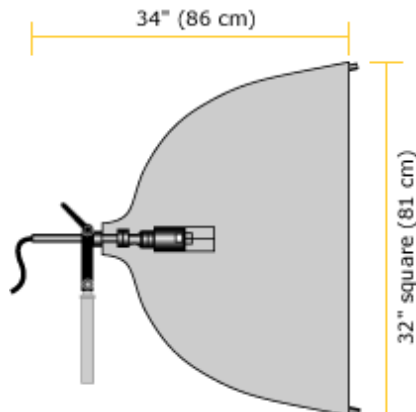

>> Rifa-lite 44

>> Rifa-lite 55

>> Rifa-lite 66

Rifa-lite 88

Rifa-lite 88

Code: LC-88

Size: 32 x 32" (81 x 81 cm), 34" (86 cm) collapsed

Weight with 4' captive cable: 4.5 lbs (2 kg)

With 4' captive cable, 16' switched #18/3 extending power cord (T1-80), light diffuser (LC-88D) and carrying sleeve. Less lamp.

US List Price: \$790.00

Rifa-lite 88 w/Lamp

Code: LC-881

Same as above with 1 1000w 120v Lamp (FEL)

US List Price: \$814.00

Rifa-lite 88 Specs & Tech. Data

Collapsed length: 34" (86 cm)

Front size: 32 x 32" (81 x 81 cm)

Max. wattage: 1000

Max. amperage: 8.3 at 120v

Weight: 4.5 lbs (2 kg) with 4' capt. cable