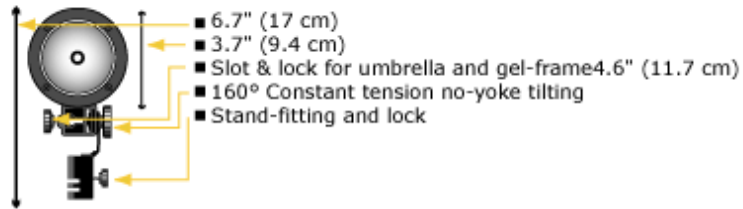

### Weight:

**Pro-light with 4' captive cable:** 1.3 lbs (590 g)

**With 4' cable & 12' extension cable:** 2 lbs (907 g)

**Max. wattage:** 250

**Max. amperage:** 8.3

**Beam control:** continuously variable

**Fits on:** 5/8" (1.59 cm) studs

**Materials:** primarily aluminum and Ryton

**Cable:** with extension 16' (4.88 m) #18/3. CE model with #18/2.

**Switch:** in-head

**U.S. Patent:** 4777566